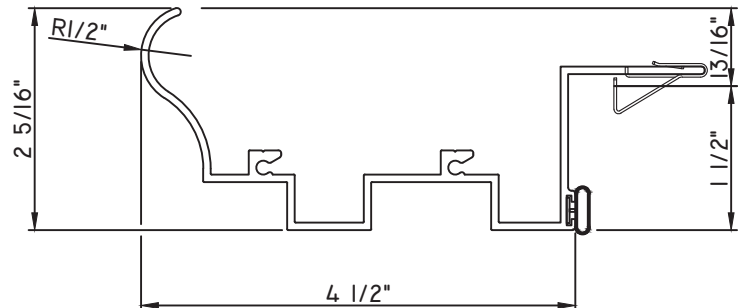

ALUMINUM PRESET PANNINGS E300/E500 - HORIZONTAL SLIDER

SCALE 1:2

SCALE 1:2