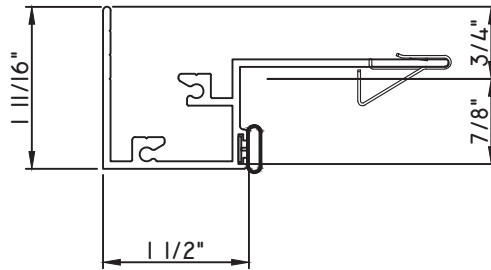

SCALE 1:2

Our products are tested to the standards of and certified by some of the foremost organizations in the fenestration industry.

ALUMINUM PRESET PANNINGS E300/E500 - HORIZONTAL SLIDER

PRESET PANNING
M26031 - PANNING
BPN-9159 - W.S.
MH8-18X1 LP - FASTENER (QTY. 8)
1974 - CLIP
(6" FROM EACH CORNER & 20" O.C.)