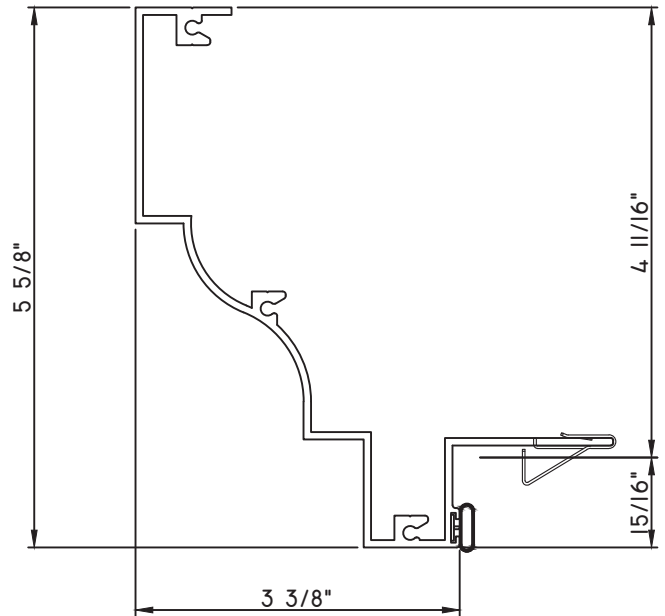

SCALE 1:2

Our products are tested to the standards of and certified by some of the foremost organizations in the fenestration industry.