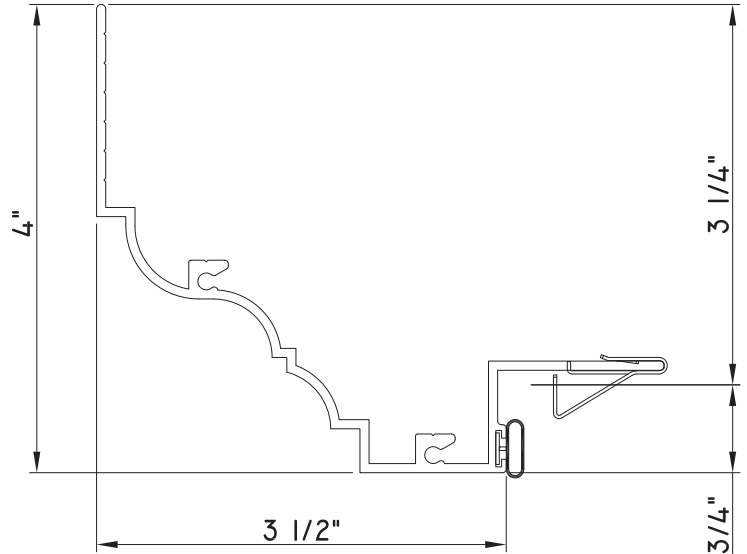

Our products are tested to the standards of and certified by some of the foremost organizations in the fenestration industry.

ALUMINUM PRESET PANNINGS E300/E500 - HORIZONTAL SLIDER

PRESET PANNING
M21661 - PANNING