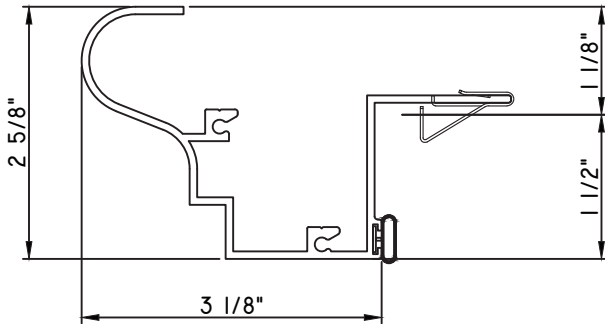

ALUMINUM PRESET PANNINGS E300/E500 - HORIZONTAL SLIDER

SCALE 1:2