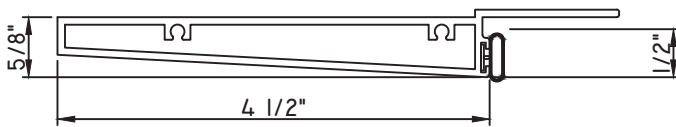

ALUMINUM PRESET PANNINGS E300/E500 - HORIZONTAL SLIDER

SCALE 1:2

SCALE 1:2