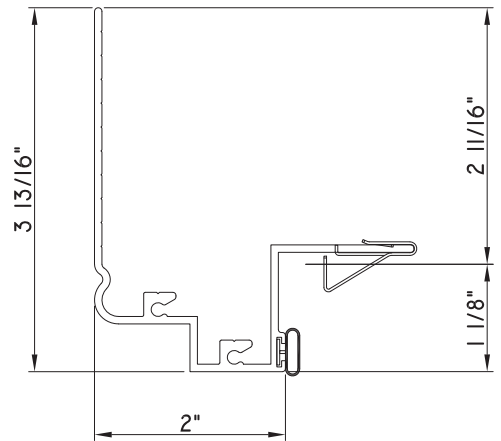

PRESET PANNING

M25863 - PANNING
BPN-9159 - W.S.
MH8-18X1 LP - FASTENER (QTY. 8)
1974 - CLIP
(6" FROM EACH CORNER & 20" O.C.)