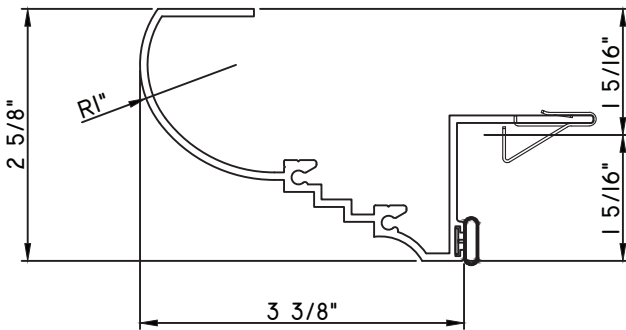

PRESET PANNING
M18055 - PANNING