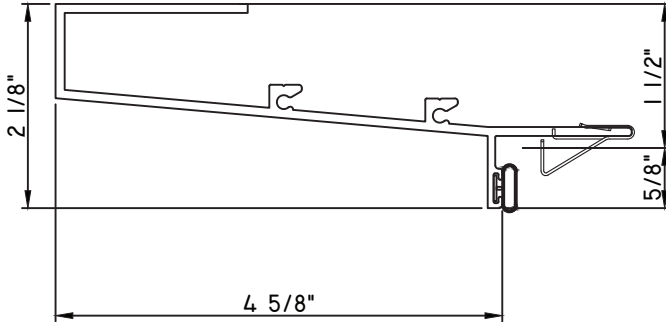

PRESET PANNING
M23850 - PANNING
BPN-9159 - W.S.
MH8-18X1 LP - FASTENER (QTY. 8)
1974 - CLIP
(6" FROM EACH CORNER & 20" O.C.)

ALUMINUM PRESET PANNINGS E300/E500 - HORIZONTAL SLIDER

PRESET PANNING

M24766 - PANNING
BPN-9159 - W.S.
MH8-18X1 LP - FASTENER (QTY. 8)
1974 - CLIP
(6" FROM EACH CORNER & 20" O.C.)
NEW DIE