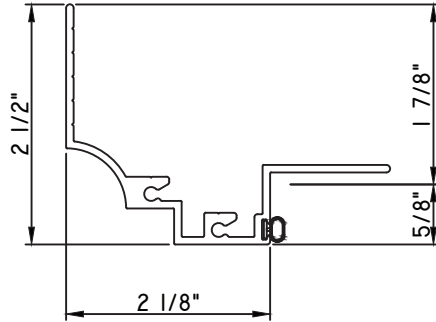

PRESET PANNING
M22415 - PANNING
9146E - W.S.
MH8-18X1 LP - FASTENER (QTY. 8)