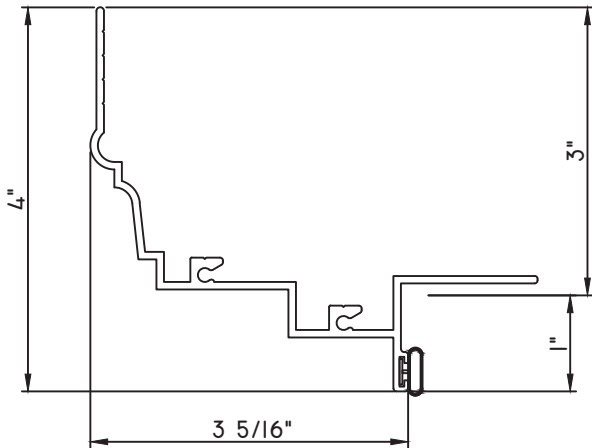

ALUMINUM PRESET PANNINGS E300/E500 - HORIZONTAL SLIDER

PRESET PANNING
M24427 - PANNING
BPN-9159 - W.S.
MH8-18X1 LP - FASTENER (QTY. 8)
1974 - CLIP
(6" FROM EACH CORNER & 20" O.C.)