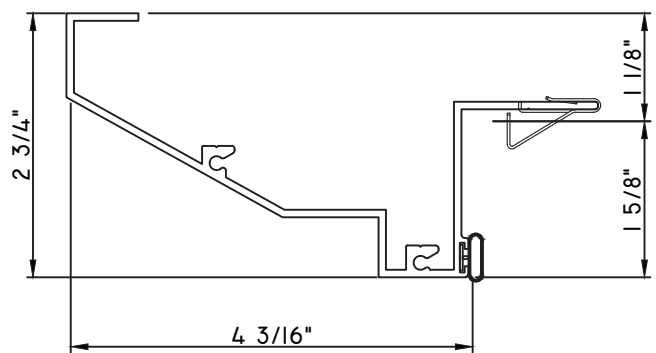

Our products are tested to the standards of and certified by some of the foremost organizations in the fenestration industry.

SCALE 1:2