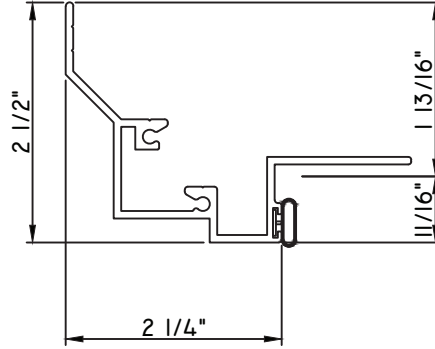

PRESET PANNING
M22884 - PANNING
BPN-9159 - W.S.
MH8-18X1 LP - FASTENER (QTY. 8)
1974 - CLIP
(6" FROM EACH CORNER & 20" O.C.)

PRESET PANNING
M25335 - PANNING
BPN-9159 - W.S.
MH8-18X1 LP - FASTENER (QTY. 8)
1974 - CLIP
(6" FROM EACH CORNER & 20" O.C.)
NEW DIE