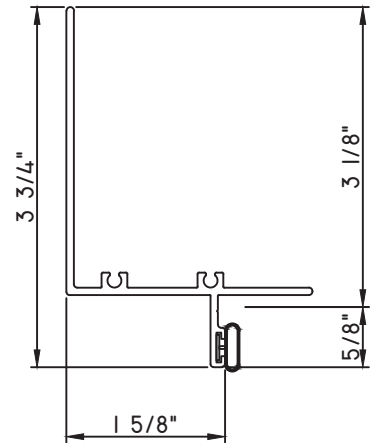

PRESET PANNING
M14957 - PANNING
BPN-9159 - W.S.
MH8-18X1 LP - FASTENER (QTY. 8)