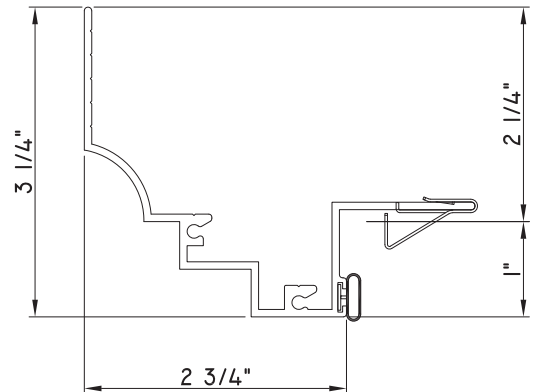

PRESET PANNING
M24467- PANNING
BPN-9159 - W.S.

SCALE 1:2

Our products are tested to the standards of and certified by some of the foremost organizations in the fenestration industry.