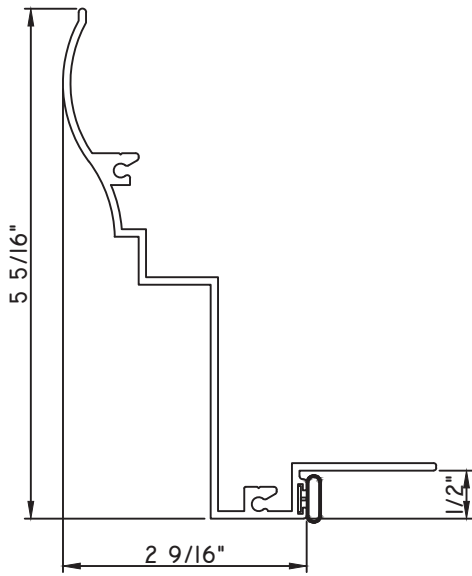

PRESET PANNING
M23650 - PANNING
BPN-9159 - W.S.
MH8-18X1 LP - FASTENER (QTY. 8)
1974 - CLIP
(6" FROM EACH CORNER & 20" O.C.)

ALUMINUM PRESET PANNINGS E300/E500 - HORIZONTAL SLIDER

PRESET PANNING
M25334 - PANNING
BPN-9159 - W.S.
MH8-18X1 LP - FASTENER (QTY. 8)
1974 - CLIP
(6" FROM EACH CORNER & 20" O.C.)
NEW DIE