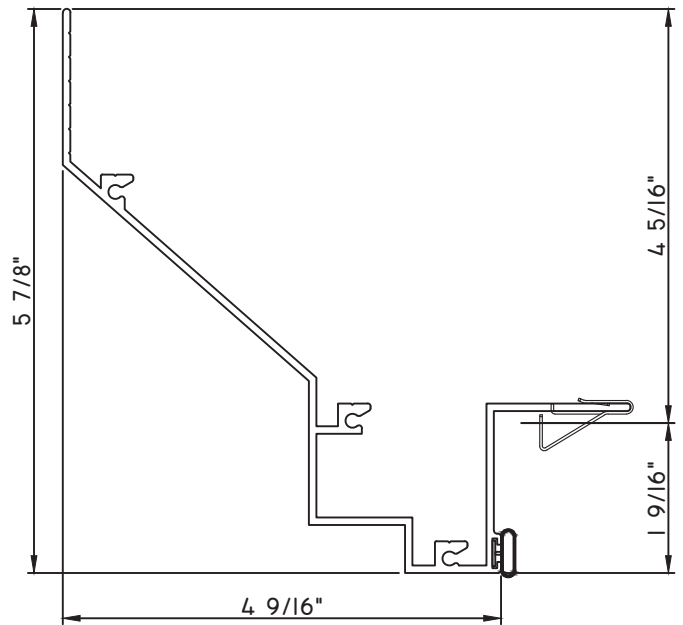

PRESET PANNING
M24835 - PANNING
BPN-9159 - W.S.
MH8-18X1 LP - FASTENER (QTY. 8)
1974 - CLIP
(6" FROM EACH CORNER & 20" O.C.)
NEW DIE

PRESET PANNING

M23543 - PANNING
BPN-9159 - W.S.
MH8-18X1 LP - FASTENER (QTY. 12)
1974 - CLIP
(6" FROM EACH CORNER & 20" O.C.)

SCALE 1:2