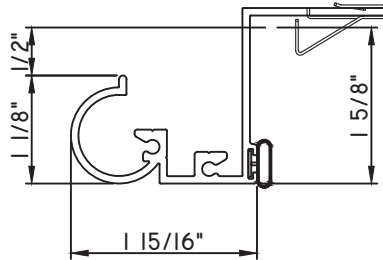

M24925 - PANNING
BPN-9159 - W.S.
MH8-18X1 LP - FASTENER (QTY. 8)
1974 - CLIP
(6" FROM EACH CORNER & 20" O.C.)

PRESET PANNING

M18244 - PANNING
BPN-9159 - W.S.
MH8-18X1 LP - FASTENER (QTY. 8)
1974 - CLIP
(6" FROM EACH CORNER & 20" O.C.)