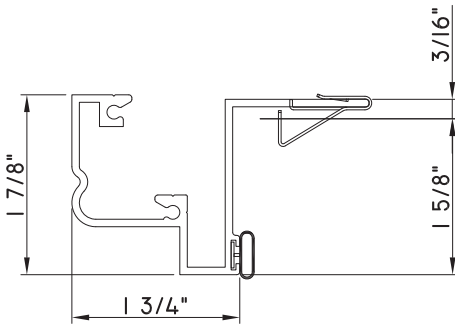

PRESET PANNING
M25844 - PANNING
BPN-9159 - W.S.
MH8-18X1 LP - FASTENER (QTY. 8)
1974 - CLIP
(6" FROM EACH CORNER & 20" O.C.)