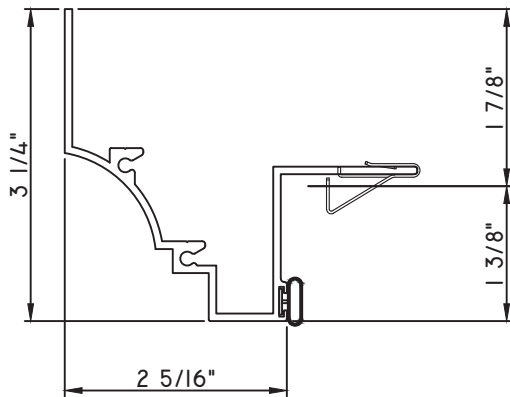

ALUMINUM PRESET PANNINGS E300/E500 - HORIZONTAL SLIDER

SCALE 1:2