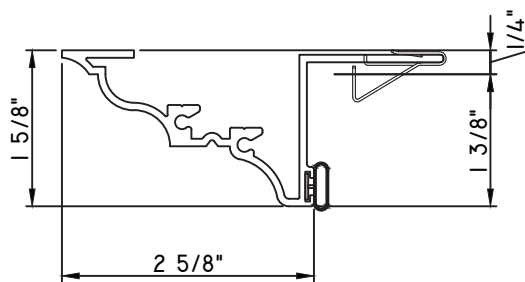

SCALE 1:2

ALUMINUM PRESET PANNINGS E300/E500 - HORIZONTAL SLIDER

PRESET PANNING
M24836 - PANNING
BPN-9159 - W.S.
MH8-18X1 LP - FASTENER (QTY. 8)
1974 - CLIP
(6" FROM EACH CORNER & 20" O.C.)

PRESET PANNING
M21993 - PANNING
BPN-9159 - W.S.
MH8-18X1 LP - FASTENER (QTY. 8)
1974 - CLIP
(6" FROM EACH CORNER & 20" O.C.)