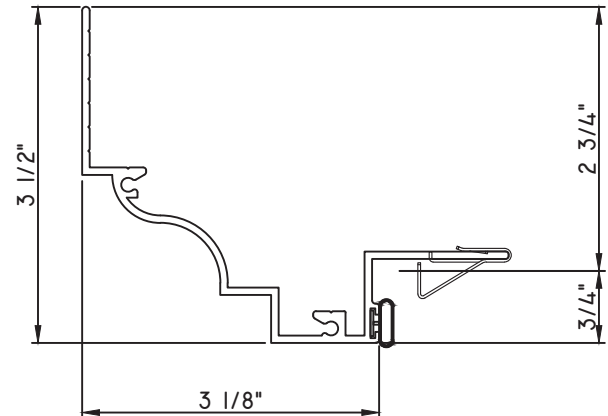

ALUMINUM PRESET PANNINGS E300/E500 - HORIZONTAL SLIDER

SCALE 1:2