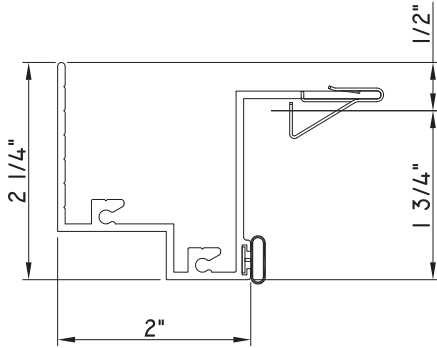

ALUMINUM PRESET PANNINGS E300/E500 - HORIZONTAL SLIDER

PRESET PANNING
M25906 - PANNING
BPN-9159 - W.S.
MH8-18X1 LP - FASTENER (QTY. 4)
1974 - CLIP
(6" FROM EACH CORNER & 20" O.C.)