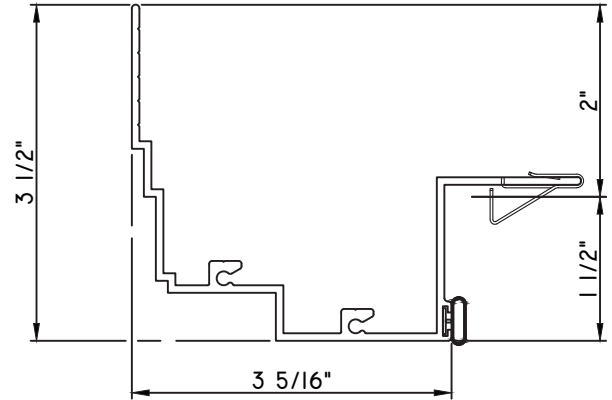

PRESET PANNING
M22463 - PANNING
BPN-9159 - W.S.
MH8-18X1 LP - FASTENER (QTY. 8)
1974 - CLIP
(6" FROM EACH CORNER & 20" O.C.)

SCALE 1:2

ALUMINUM PRESET PANNINGS E300/E500 - HORIZONTAL SLIDER

PRESET PANNING
 M24427 - PANNING
 BPN-9159 - W.S.
 MH8-18X1 LP - FASTENER (QTY. 8)
 1974 - CLIP
 (6" FROM EACH CORNER & 20" O.C.)