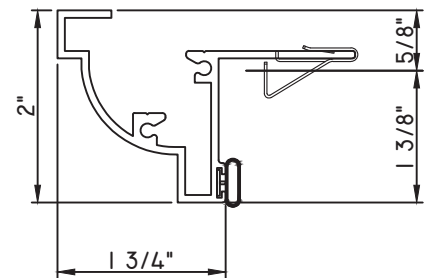

Our products are tested to the standards of and certified by some of the foremost organizations in the fenestration industry.

SCALE 1:2