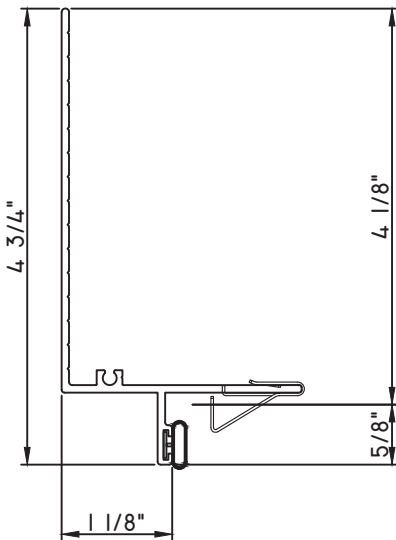

PRESET PANNING

M17748 - PANNING
BPN-9159 - W.S.
MH8-18X1 LP - FASTENER (QTY. 4)
1974 - CLIP
(6" FROM EACH CORNER & 20" O.C.)