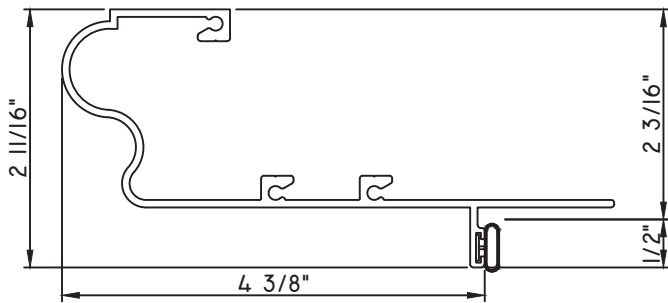

ALUMINUM PRESET PANNINGS E300/E500 - HORIZONTAL SLIDER

PRESET PANNING
M23890 - PANNING
BPN-9159 - W.S.
MH8-18X1 LP - FASTENER (QTY. 8)
1974 - CLIP
(6" FROM EACH CORNER & 20" O.C.)