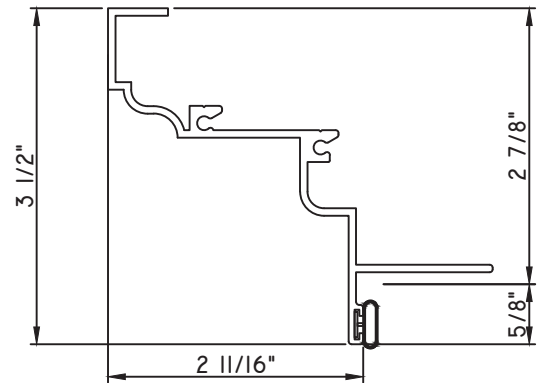

SCALE 1:2

ALUMINUM PRESET PANNINGS E300/E500 - HORIZONTAL SLIDER

PRESET PANNING
M25334 - PANNING
BPN-9159 - W.S.
MH8-18X1 LP - FASTENER (QTY. 8)
1974 - CLIP
(6" FROM EACH CORNER & 20" O.C.)
NEW DIE

PRESET PANNING
M17941 - PANNING
BPN-9159 - W.S.
MH8-18X1 LP - FASTENER (QTY. 8)
1974 - CLIP
(6" FROM EACH CORNER & 20" O.C.)