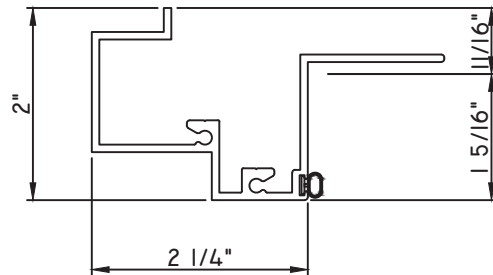

PRESET PANNING
M22319 - PANNING
9146E - W.S.
MH8-18X1 LP - FASTENER (QTY. 8)

SCALE 1:2

Our products are tested to the standards of and certified by some of the foremost organizations in the fenestration industry.