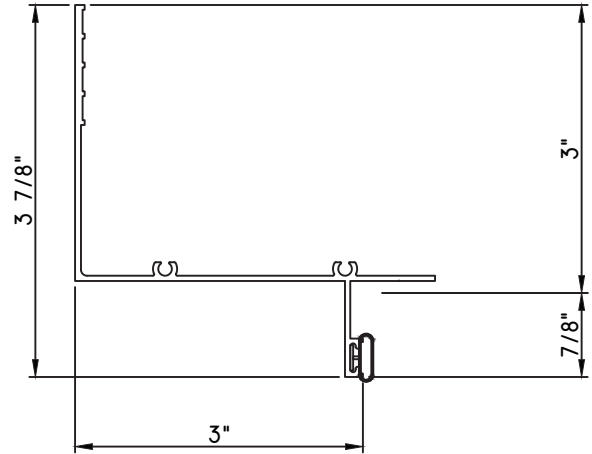

SCALE 1:2

Our products are tested to the standards of and certified by some of the foremost organizations in the fenestration industry.

ALUMINUM PRESET PANNINGS E300/E500 - HORIZONTAL SLIDER

PRESET PANNING
M17825 - PANNING
BPN-9159 - W.S.
MH8-18X1 LP - FASTENER (QTY. 8)
1974 - CLIP
(6" FROM EACH CORNER & 20" O.C.)