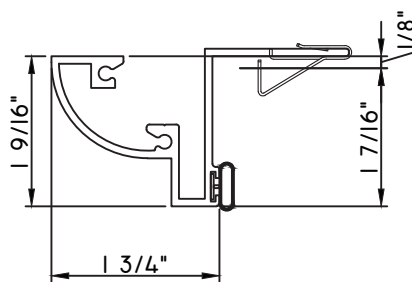

PRESET PANNING
M23569 - PANNING
BPN-9159 - W.S.
MH8-18X1 LP - FASTENER (QTY. 8)
1974 - CLIP
(6" FROM EACH CORNER & 20" O.C.)