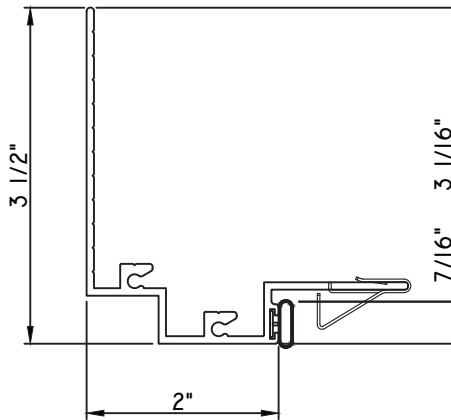

PRESET PANNING

M23648-18 - PANNING
BPN-9159 - W.S.
MH8-18X1 LP - FASTENER (QTY. 8)
1974 - CLIP
(6" FROM EACH CORNER & 20" O.C.)