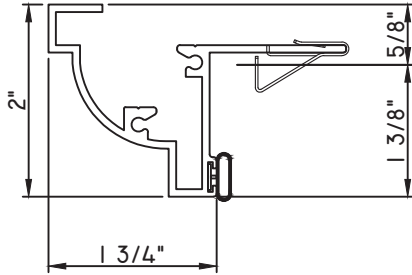

ALUMINUM PRESET PANNINGS E300/E500 - HORIZONTAL SLIDER

PRESET PANNING

M24925 - PANNING
BPN-9159 - W.S.
MH8-18X1 LP - FASTENER (QTY. 8)
1974 - CLIP
(6" FROM EACH CORNER & 20" O.C.)