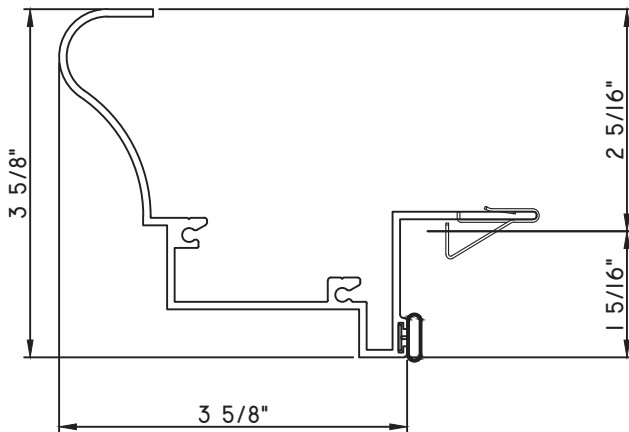

PRESET PANNING
M20844 - PANNING
BPN-9159 - W.S.
MH8-18X1 LP - FASTENER (QTY. 8)
1974 - CLIP
(6" FROM EACH CORNER & 20" O.C.)