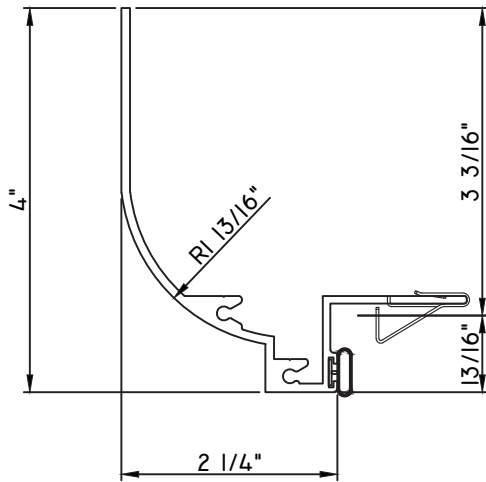

PRESET PANNING
M19663 - PANNING
BPN-9159 - W.S.
MH8-18X1 LP - FASTENER (QTY. 8)
1974 - CLIP
(6" FROM EACH CORNER & 20" O.C.)