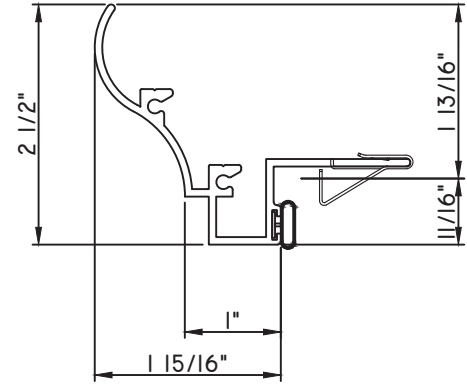

M24925 - PANNING
BPN-9159 - W.S.
MH8-18X1 LP - FASTENER (QTY. 8)
1974 - CLIP
(6" FROM EACH CORNER & 20" O.C.)

PRESET PANNING

M18244 - PANNING
BPN-9159 - W.S.
MH8-18X1 LP - FASTENER (QTY. 8)
1974 - CLIP
(6" FROM EACH CORNER & 20" O.C.)