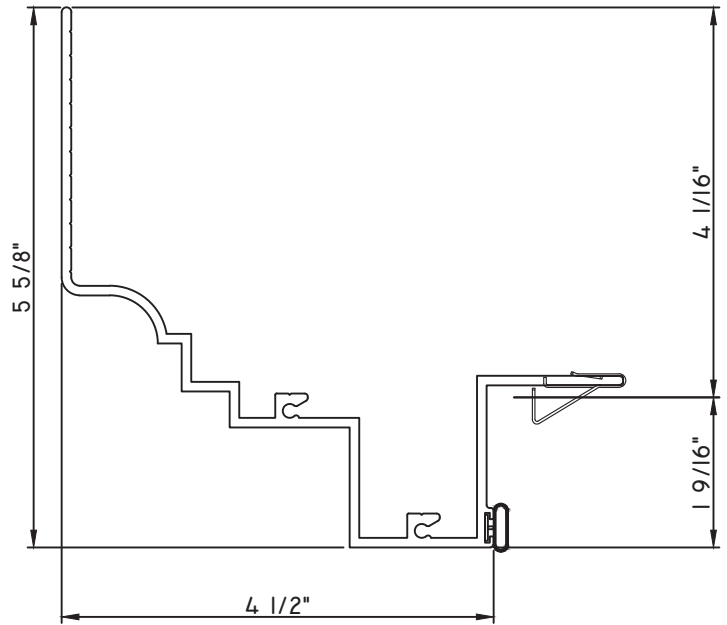

PRESET PANNING
M18294 - PANNING
BPN-9159 - W.S.
MH8-18X1 LP - FASTENER (QTY. 8)
1974 - CLIP
(6" FROM EACH CORNER & 20" O.C.)

PRESET PANNING
M22085 - PANNING
BPN-9159 - W.S.
MH8-18X1 LP - FASTENER (QTY. 8)
1974 - CLIP
(6" FROM EACH CORNER & 20" O.C.)

SCALE 1:2