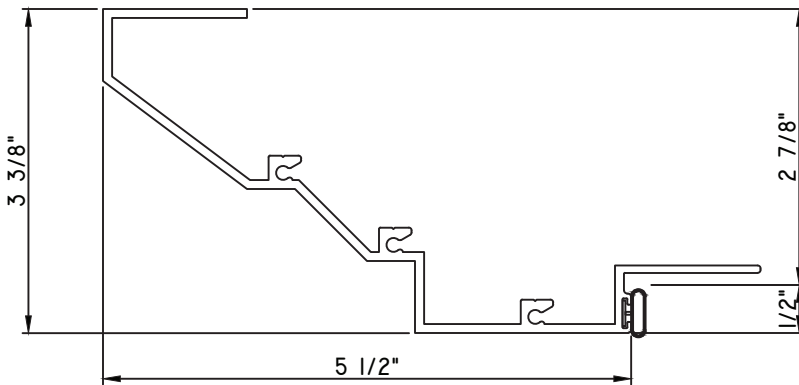

M23543 - PANNING
BPN-9159 - W.S.
MH8-18X1 LP - FASTENER (QTY. 12)
1974 - CLIP
(6" FROM EACH CORNER & 20" O.C.)

SCALE 1:2

ALUMINUM PRESET PANNINGS E300/E500 - HORIZONTAL SLIDER

PRESET PANNING
 MAX9523-18' - PANNING
 BPN-9159 - W.S.
 MH8-18X1 LP - FASTENER (QTY. 8)