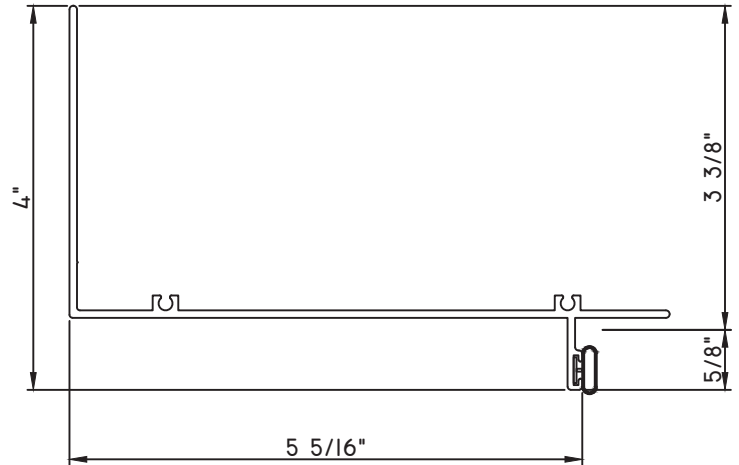

M23543 - PANNING
BPN-9159 - W.S.
MH8-18X1 LP - FASTENER (QTY. 12)
1974 - CLIP
(6" FROM EACH CORNER & 20" O.C.)

SCALE 1:2

ALUMINUM PRESET PANNINGS E300/E500 - HORIZONTAL SLIDER

PRESET PANNING
 MAX9523-18' - PANNING
 BPN-9159 - W.S.
 MH8-18X1 LP - FASTENER (QTY. 8)