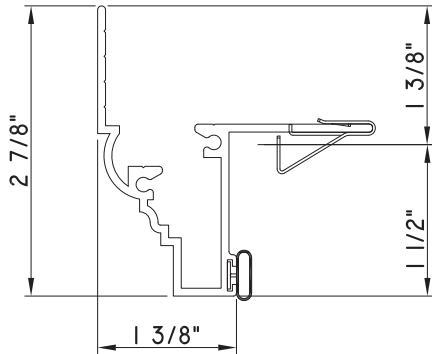

ALUMINUM PRESET PANNINGS E300/E500 - HORIZONTAL SLIDER

PRESET PANNING
M26031 - PANNING
BPN-9159 - W.S.
MH8-18X1 LP - FASTENER (QTY. 8)
1974 - CLIP
(6" FROM EACH CORNER & 20" O.C.)