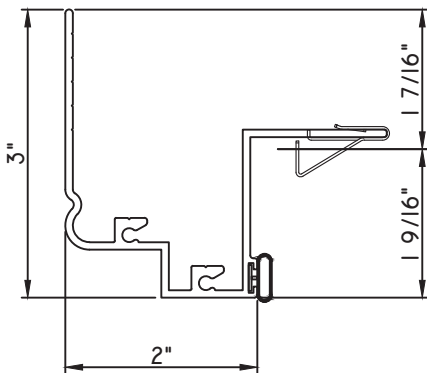

PRESET PANNING

M21663 - PANNING
BPN-9159 - W.S.
MH8-18X1 LP - FASTENER (QTY. 8)
1974 - CLIP
(6" FROM EACH CORNER & 20" O.C.)