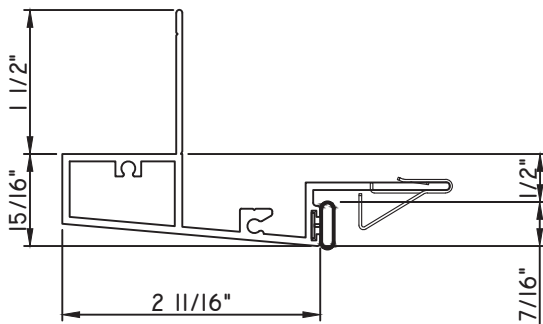

PRESET PANNING
M23753 - PANNING
BPN-9159 - W.S.
MH8-18X1 LP - FASTENER (QTY. 8)
1974 - CLIP
(6" FROM EACH CORNER & 20" O.C.)