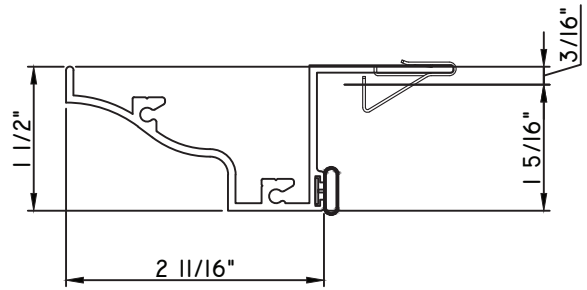

PRESET PANNING
M23649 - PANNING
BPN-9159 - W.S.
MH8-18X1 LP - FASTENER (QTY. 8)
1974 - CLIP
(6" FROM EACH CORNER & 20" O.C.)

PRESET PANNING
M17941 - PANNING
BPN-9159 - W.S.
MH8-18X1 LP - FASTENER (QTY. 8)
1974 - CLIP
(6" FROM EACH CORNER & 20" O.C.)