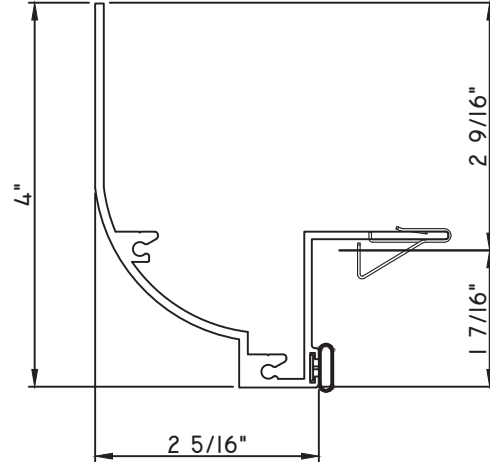

ALUMINUM PRESET PANNINGS E300/E500 - HORIZONTAL SLIDER

SCALE 1:2