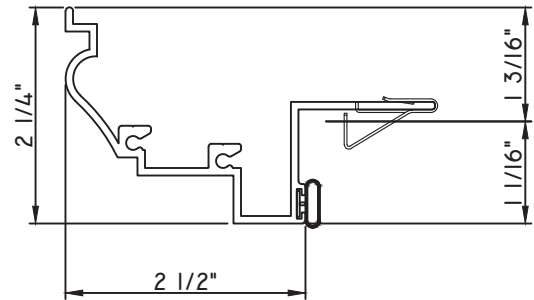

PRESET PANNING
M22258 - PANNING
BPN-9159 - W.S.
MH8-18X1 LP - FASTENER (QTY. 8)
1974 - CLIP
(6" FROM EACH CORNER & 20" O.C.)

PRESET PANNING
M21993 - PANNING
BPN-9159 - W.S.
MH8-18X1 LP - FASTENER (QTY. 8)
1974 - CLIP
(6" FROM EACH CORNER & 20" O.C.)