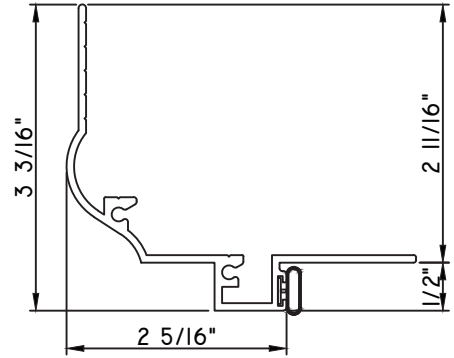

PRESET PANNING
M22884 - PANNING
BPN-9159 - W.S.
MH8-18X1 LP - FASTENER (QTY. 8)
1974 - CLIP
(6" FROM EACH CORNER & 20" O.C.)

PRESET PANNING
M25335 - PANNING
BPN-9159 - W.S.
MH8-18X1 LP - FASTENER (QTY. 8)
1974 - CLIP
(6" FROM EACH CORNER & 20" O.C.)
NEW DIE