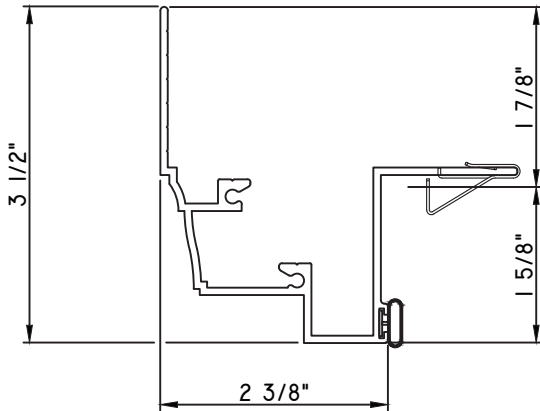

PRESET PANNING
M20627 - PANNING
BPN-9159 - W.S.
MH8-18X1 LP - FASTENER (QTY. 8)
1974 - CLIP
(6" FROM EACH CORNER & 20" O.C.)

ALUMINUM PRESET PANNINGS E300/E500 - HORIZONTAL SLIDER

PRESET PANNING
M24836 - PANNING
BPN-9159 - W.S.
MH8-18X1 LP - FASTENER (QTY. 8)
1974 - CLIP
(6" FROM EACH CORNER & 20" O.C.)