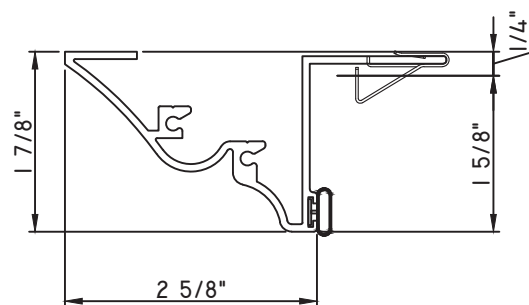

ALUMINUM PRESET PANNINGS E300/E500 - HORIZONTAL SLIDER

SCALE 1:2