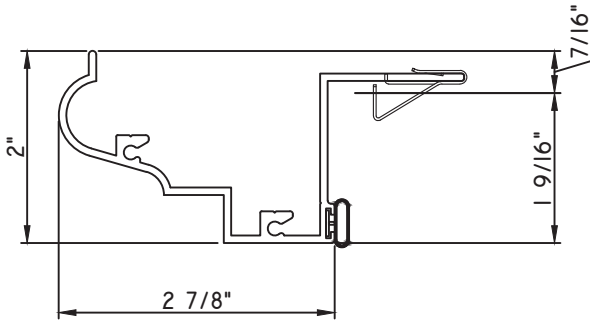

ALUMINUM PRESET PANNINGS E300/E500 - HORIZONTAL SLIDER

PRESET PANNING
M17825 - PANNING
BPN-9159 - W.S.
MH8-18X1 LP - FASTENER (QTY. 8)
1974 - CLIP
(6" FROM EACH CORNER & 20" O.C.)