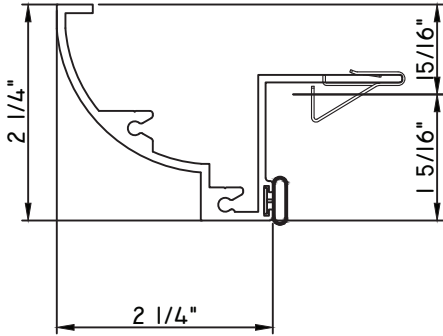

ALUMINUM PRESET PANNINGS E300/E500 - HORIZONTAL SLIDER

PRESET PANNING
20616 - PANNING